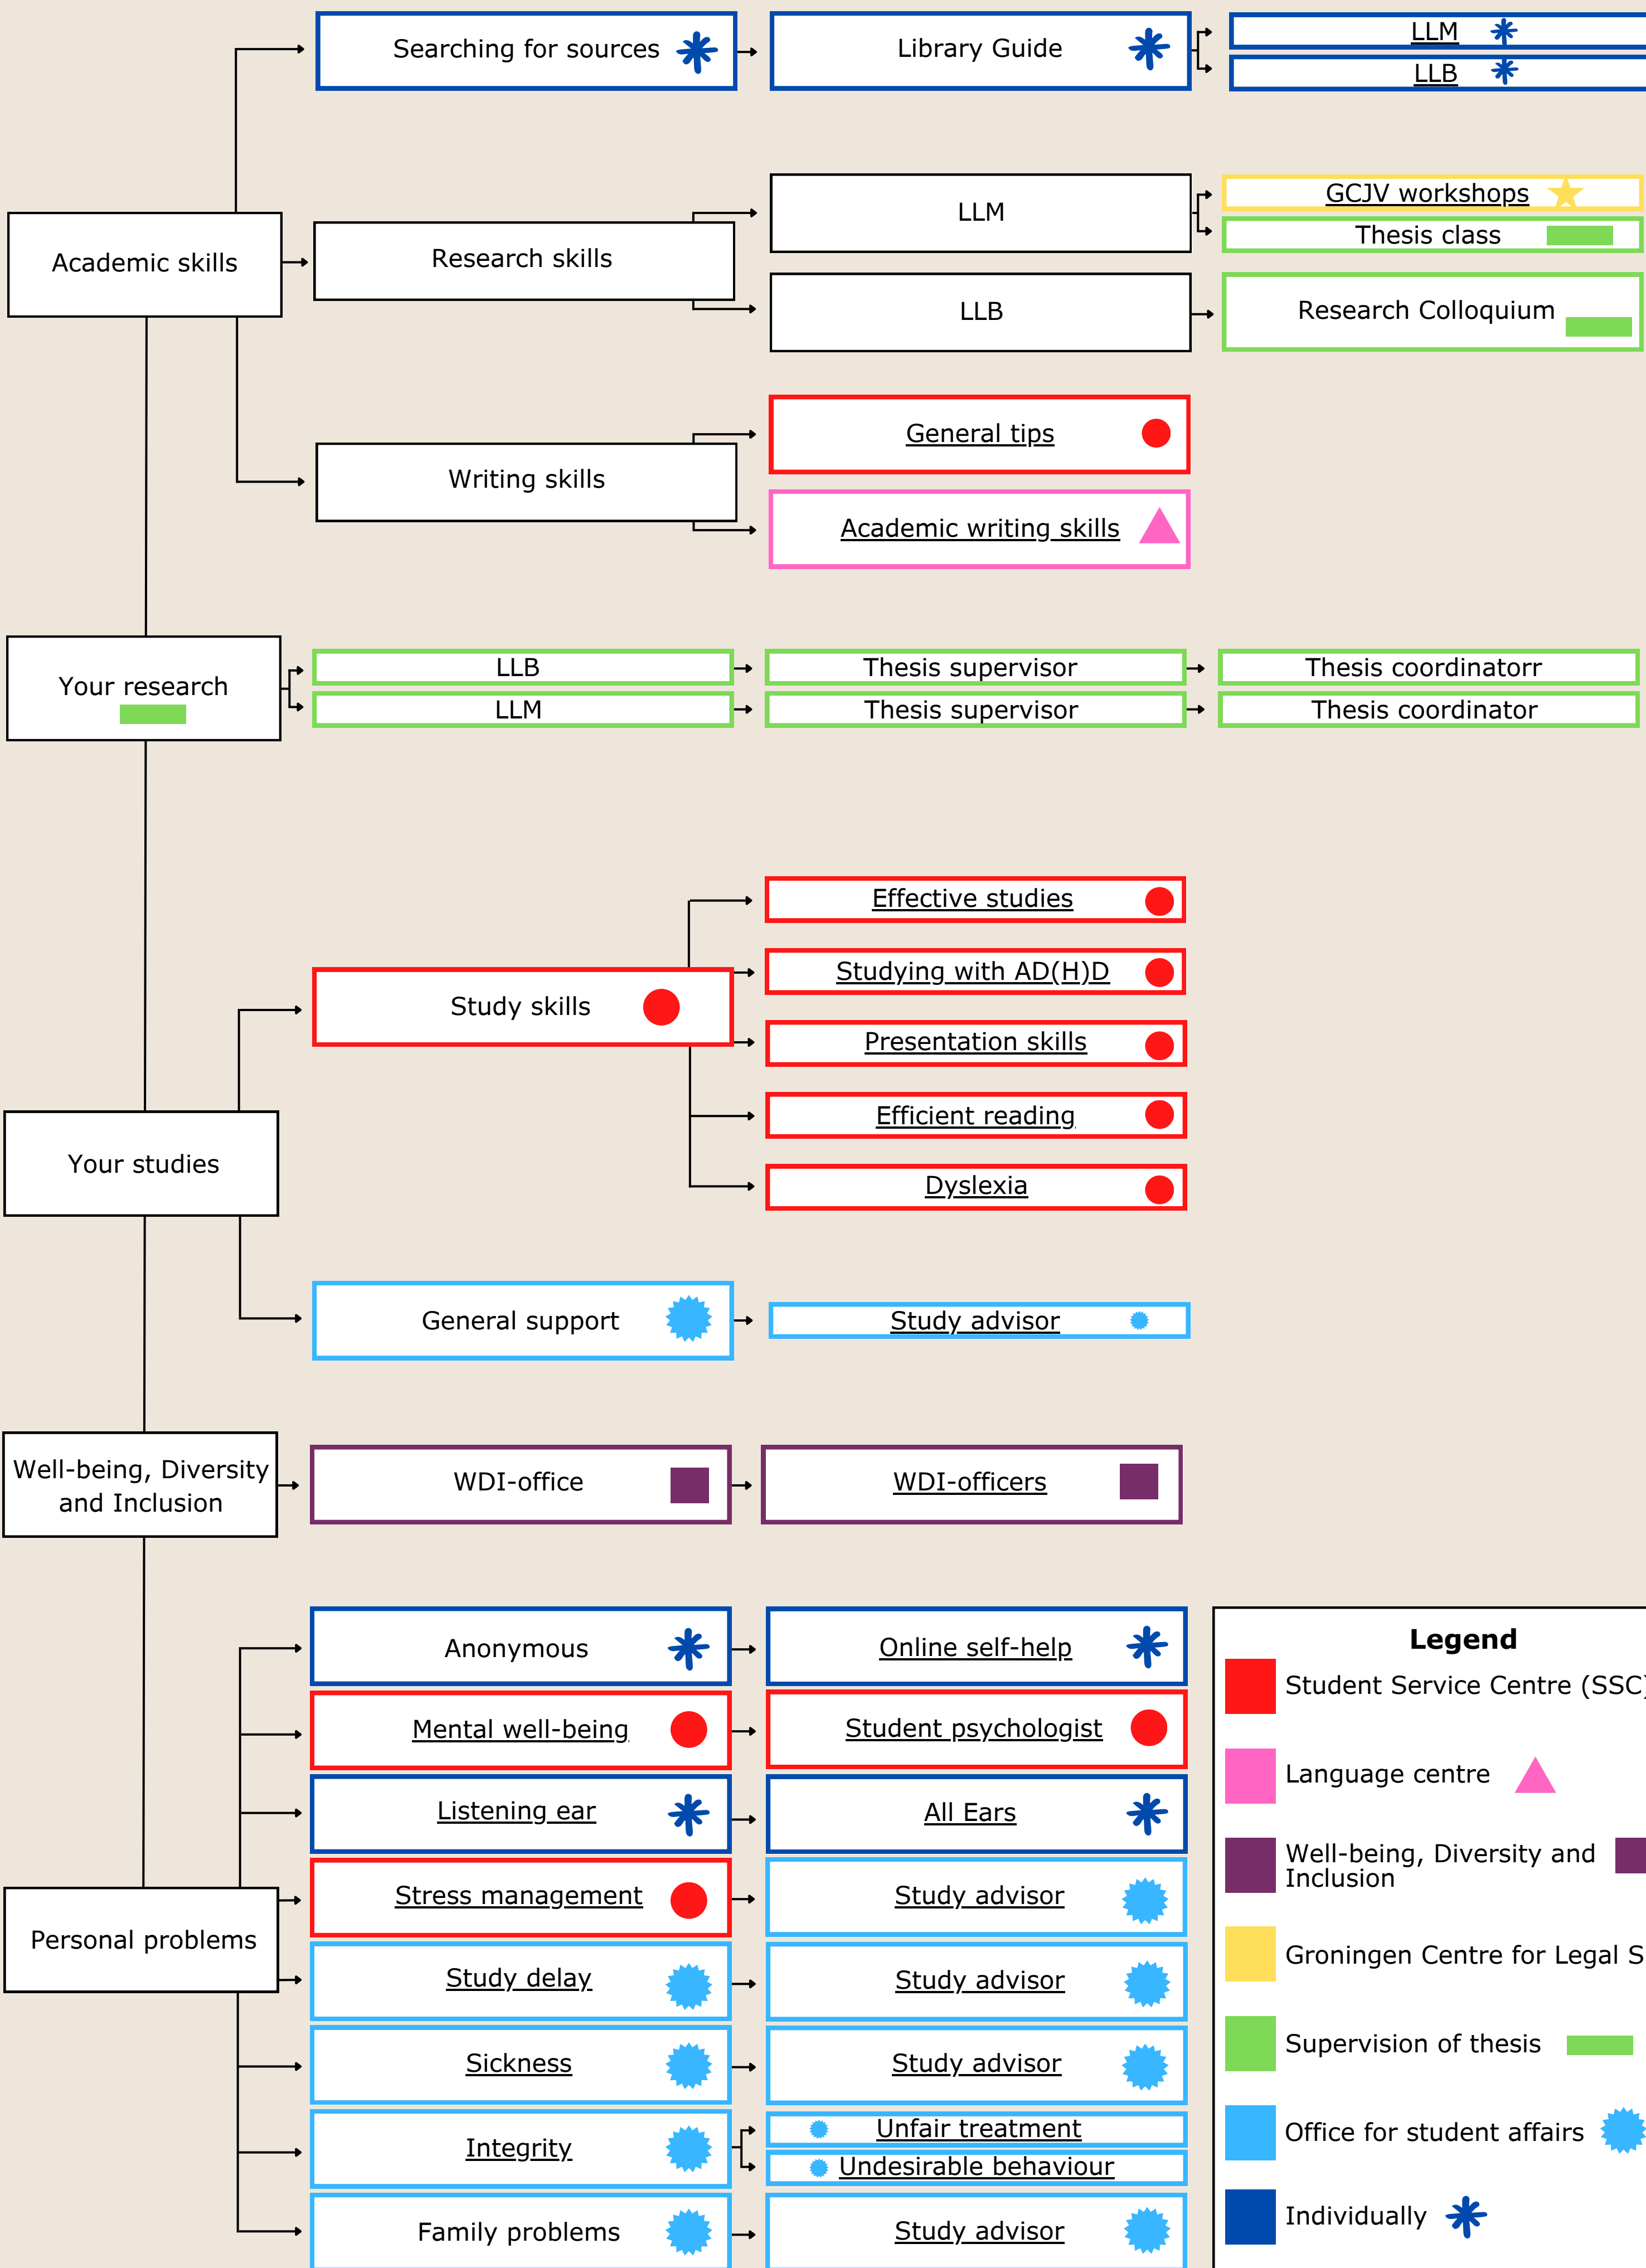

The decision-making tree: your first aid!

Legend

- Student Service Centre (SSC) ●
- Language centre ▲
- Well-being, Diversity and Inclusion ■
- Groningen Centre for Legal Skills ★
- █ Supervision of thesis █
- Office for student affairs *
- Individually *