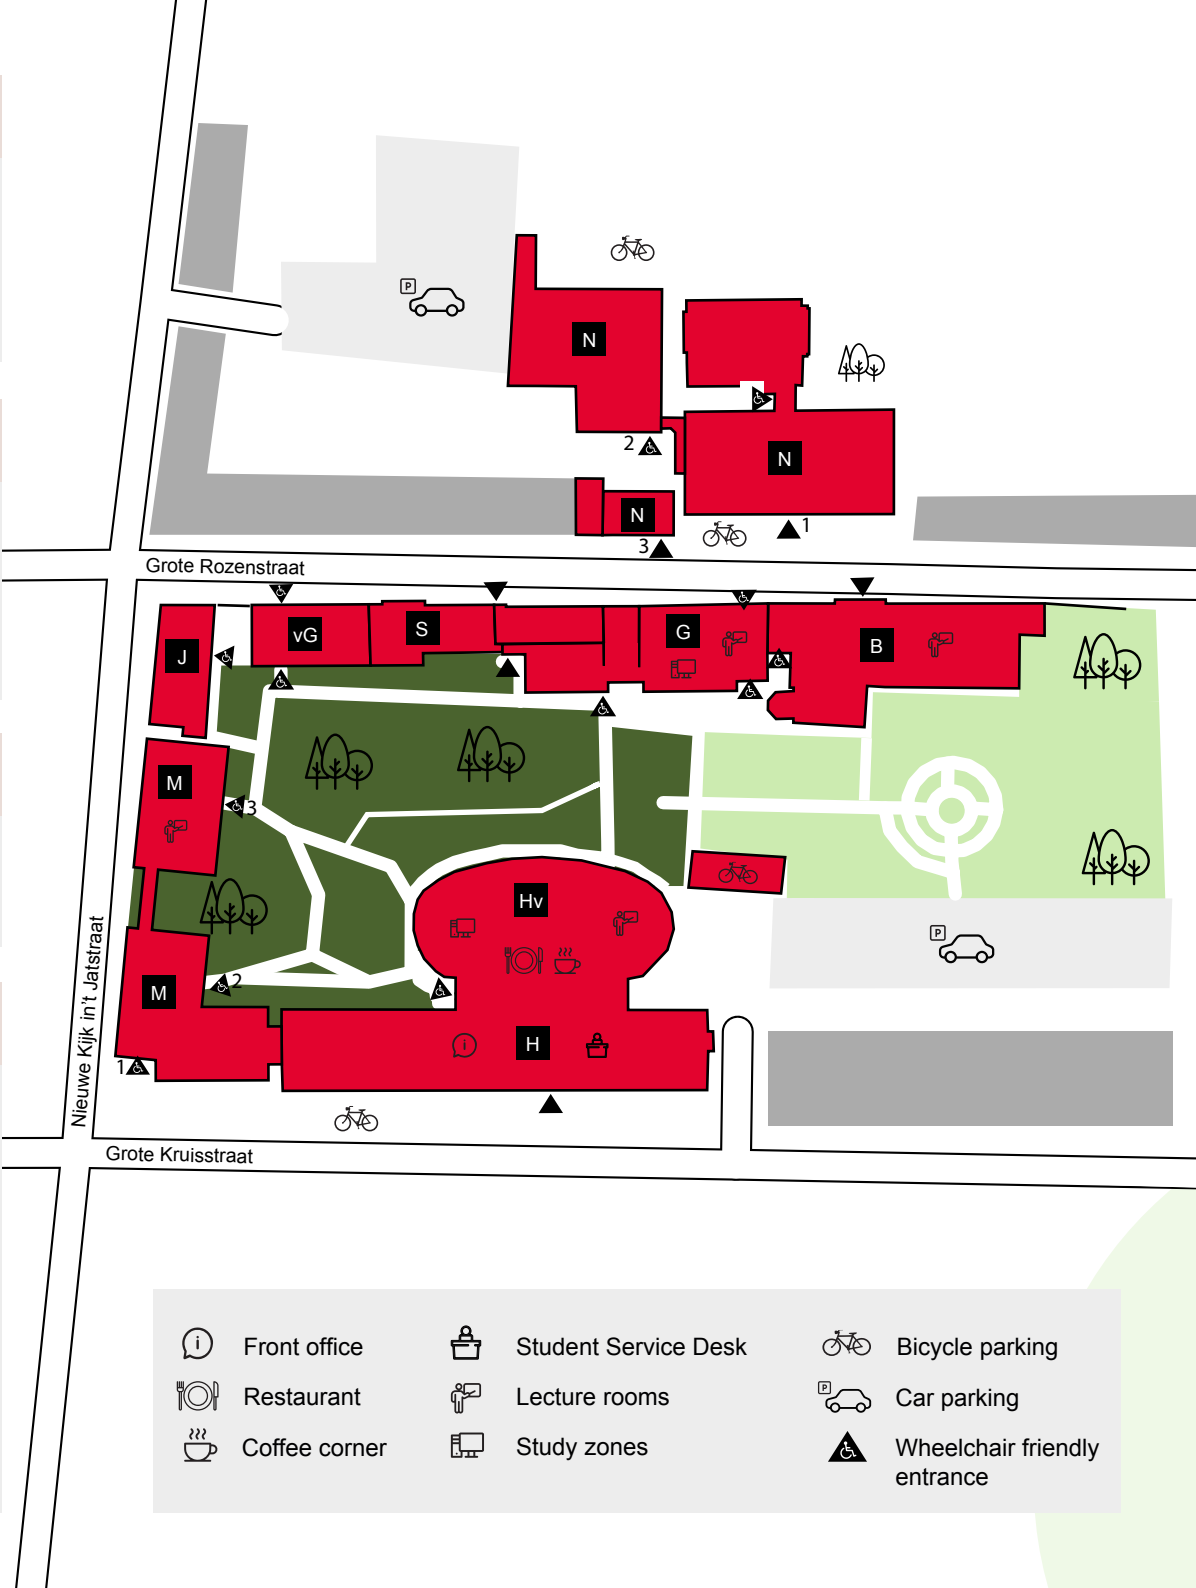

Lecture rooms
Study zones
Restaurant & coffee corner
TRAKA locker

M Muntinggebouw (2212)
Grote Kruisstraat 2

1&2 Dept. Teacher Education
Research Lab Munting
Research Support

3 Lecture rooms
TRAKA locker

G Gadourekgebouw (2222)
Grote Rozenstraat 17/19

Orangerie
Study zones
Methodology Shop
Lecture rooms
Dept. Sociology
TRAKA locker

B Boumangebouw (2221)
Grote Rozenstraat 31

Dept. Sociology
Heritage Room
Lecture rooms

N Nieuwenhuisgebouw (2111)
Grote Rozenstraat 38

Dept. Pedagogy & Educational Sciences

1 Bladergroen wing
Mobility Office
Graduate School

University Ambulatory Groningen

2 Research labs
Lecture Rooms
N-1 Study zone

3 SPO
Educational Support

	Front office		Student Service Desk		Bicycle parking
	Restaurant		Lecture rooms		Car parking
	Coffee corner		Study zones		Wheelchair friendly entrance