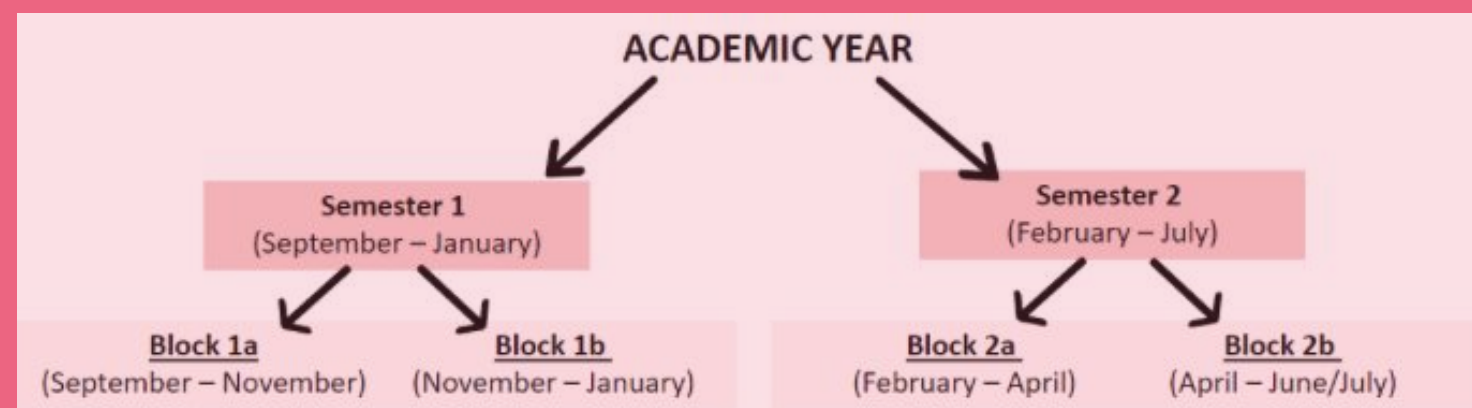

# THE UNIVERSITY OF GRONINGEN

- Founded in 1614
- 35,000+ students, 25% international
- 127 nationalities
- Wide range of programs, many taught in English
- Top 100 university
- Groundbreaking research
- Rich academic resources

# EDUCATION

- Small group teaching
- Independent studying
- Emphasis on research
- International environment
- Mandatory internship
- Approachable lecturers
- Schedule published in August
- Block system: