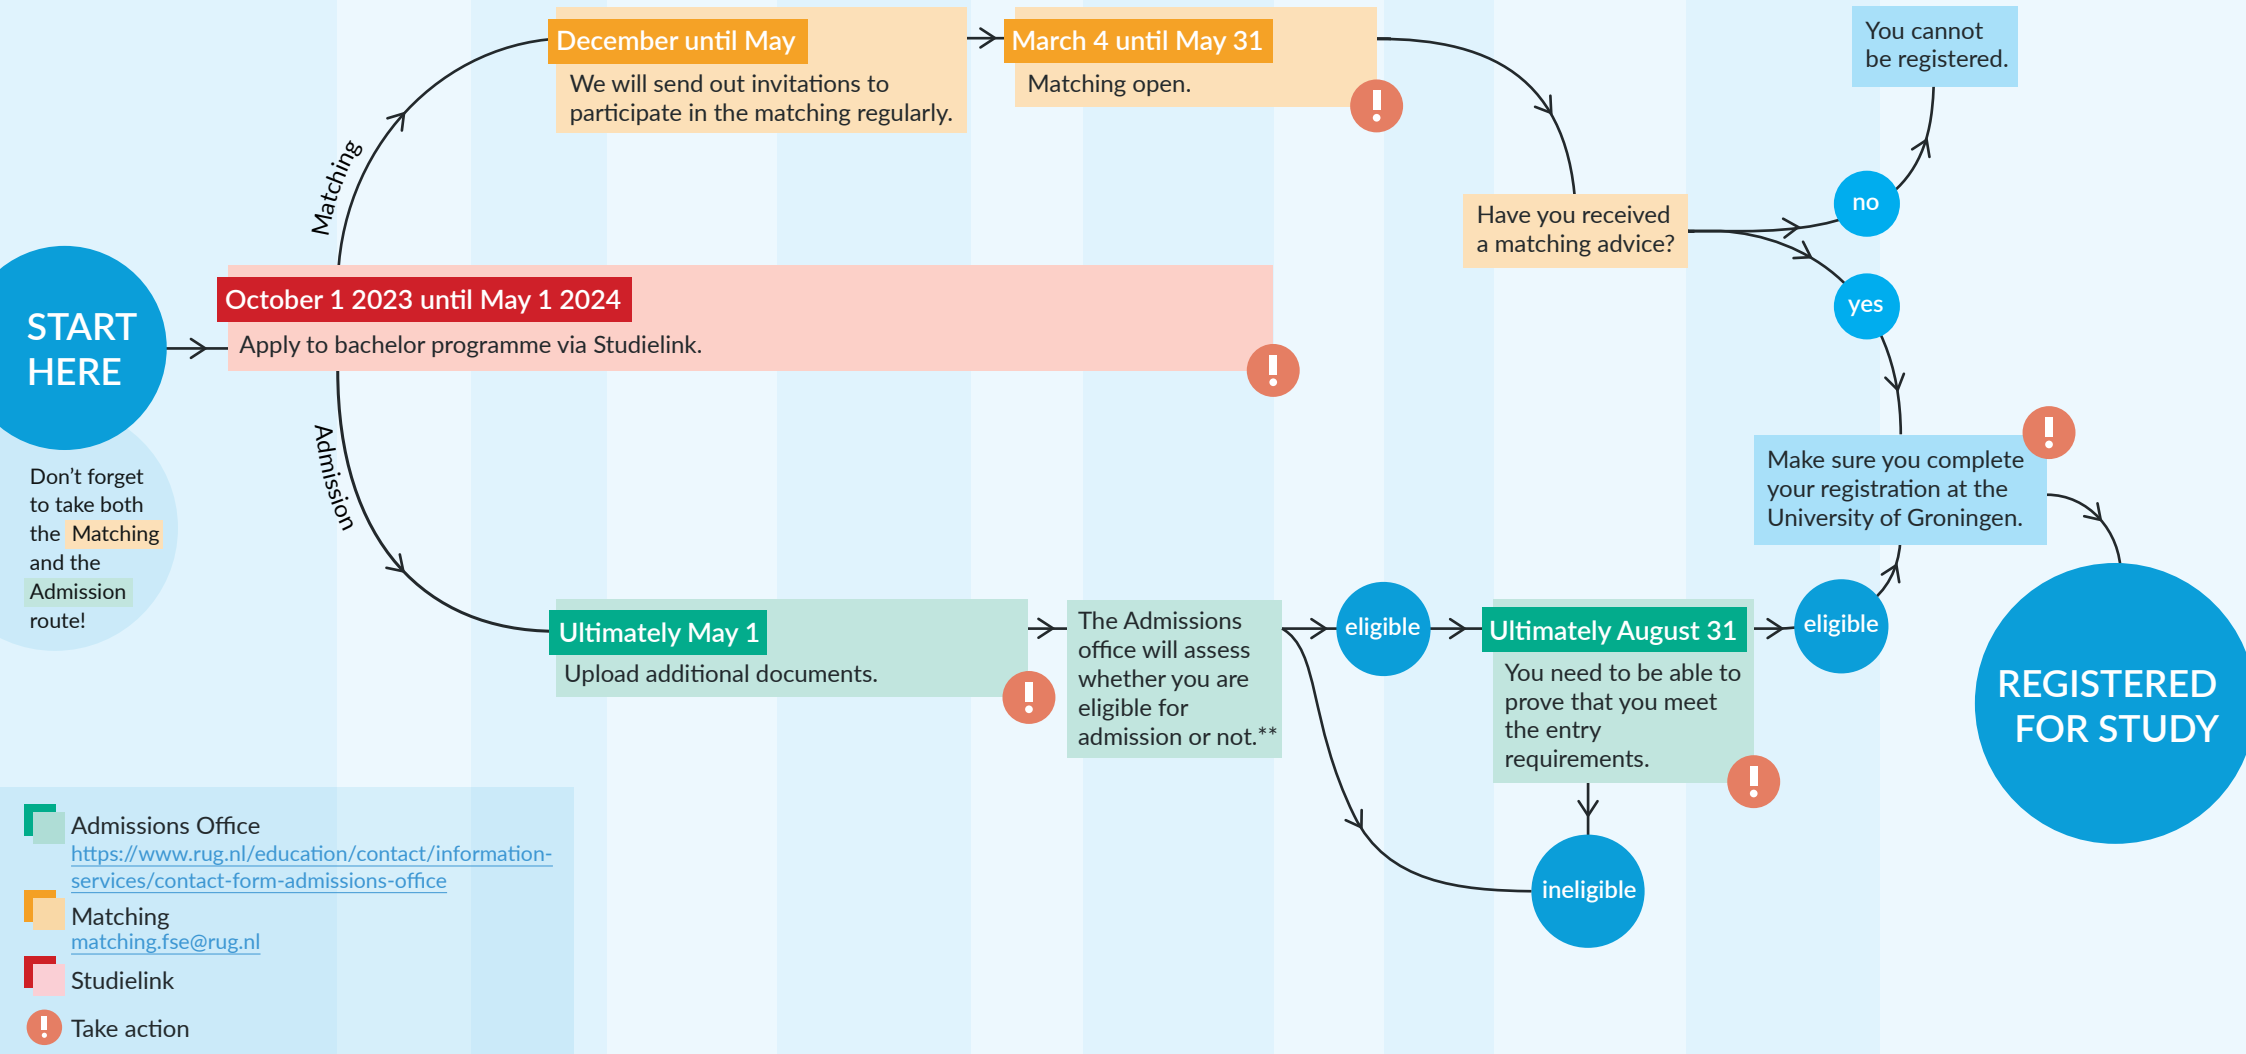

Route planner matching process for internationals*

2023 October November December January February March April May June July August September 2024

*No rights can be derived from the content of this route planner. The UG reserves the right to adjust the procedure described here.

** <https://www.rug.nl/education/bachelor/international-students/admission-and-application/>

university of
 groningen

faculty of science
 and engineering